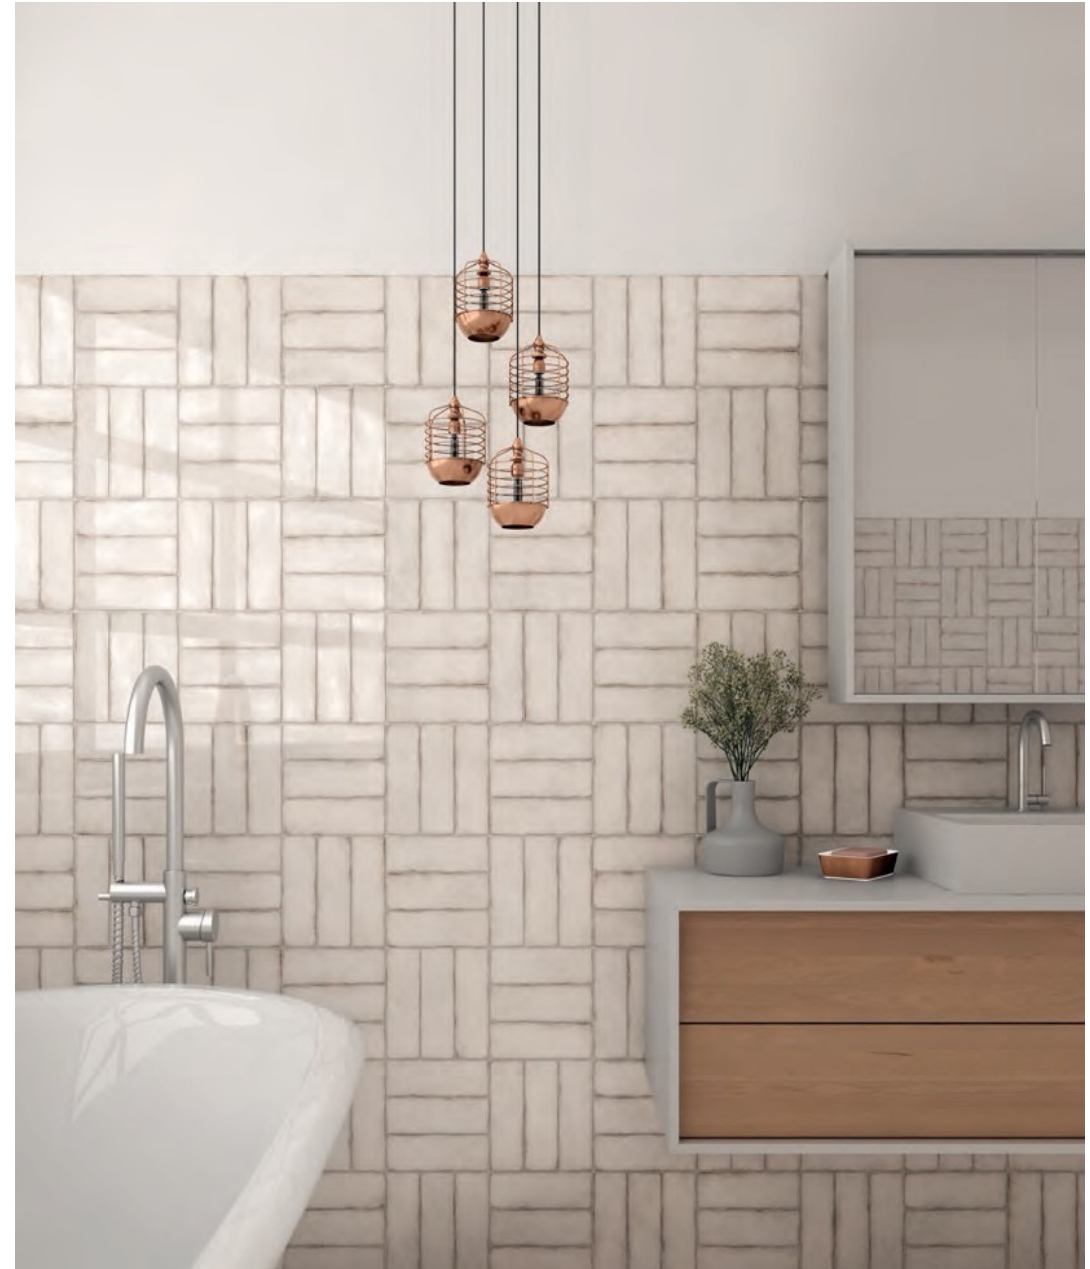

MOMENTO SERIES

Imported from Spain, our **MOMENTO** series features a satin finish and two neutral colours with gentle variation.

PRODUCT TYPE: Ceramic wall tile

COLOURS: Vecchio White and Powder

SIZES: 132x132mm and 65x200mm
Non-Rectified Edges

FINISHES/USAGE: Matt/Wall only

AESTHETIC QUALITIES: Neutral colour range with gentle variation

ORIGIN: Spain

TECHNICAL DATA: More technical data on last page

VARIATION:

V2

MOMENTO SERIES

PRODUCT INFORMATION

Vecchio White 28841M

Matt 132x132mm

Powder 28840M

Matt 132x132mm

Vecchio White 28841M

Matt 65x200mm

Powder 28840M

Matt 65x200mm