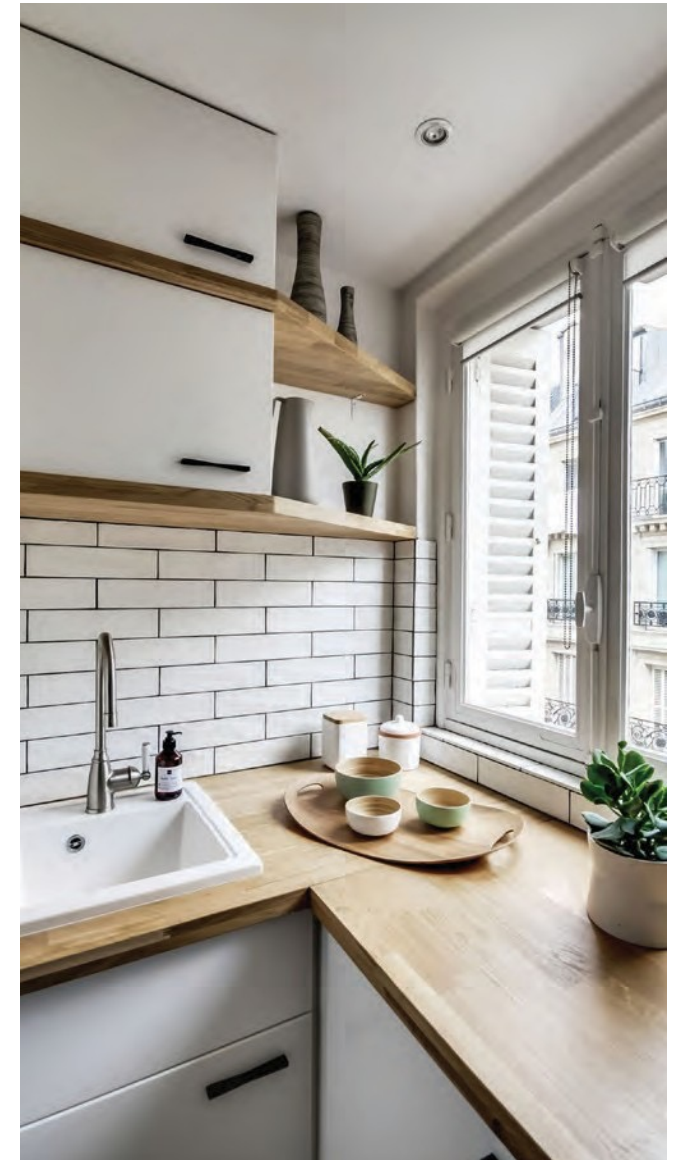

ICONIC SERIES

A collection of 75x300mm tiles with gloss and matt finishes, suitable for wall only. **ICONIC** series comes in a neutral colour palette.

PRODUCT TYPE: Ceramic wall tile

COLOURS: White, Light Grey, Taupe, Charcoal and Black

Gloss	75x300mm
Matt	75x300mm

Black 14574

Gloss	75x300mm
Matt	75x300mm

Light Grey 14572

Gloss	75x300mm
Matt	75x300mm

Charcoal 14571

Gloss	75x300mm
Matt	75x300mm

ICONIC SERIES