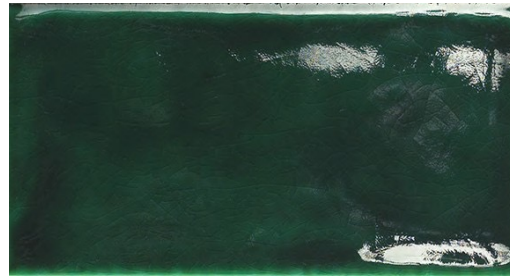

COLOURS: Bianco Krackle, Botega Krackle, Acqua Krackle, Blue Krackle and Vera Krackle

SIZES: 75x150mm
Non-Rectified Edges

FINISHES/USAGE: Gloss/Wall only

AESTHETIC QUALITIES: Vibrant and antique glaze

ORIGIN: Italy

PRODUCT INFORMATION

Bianco Krackle 13010

Gloss

75x150mm

Botega Krackle 13011

Gloss

75x150mm

Acqua Krackle 13012