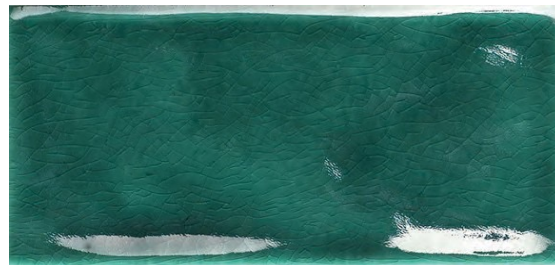

PRODUCT INFORMATION

Bianco Krackle 13010

Gloss

75x150mm

Botega Krackle 13011

Gloss

75x150mm

Acqua Krackle 13012

Gloss

75x150mm

Vera Krackle 13014

Gloss

75x150mm

Blue Krackle 13013

Gloss

75x150mm